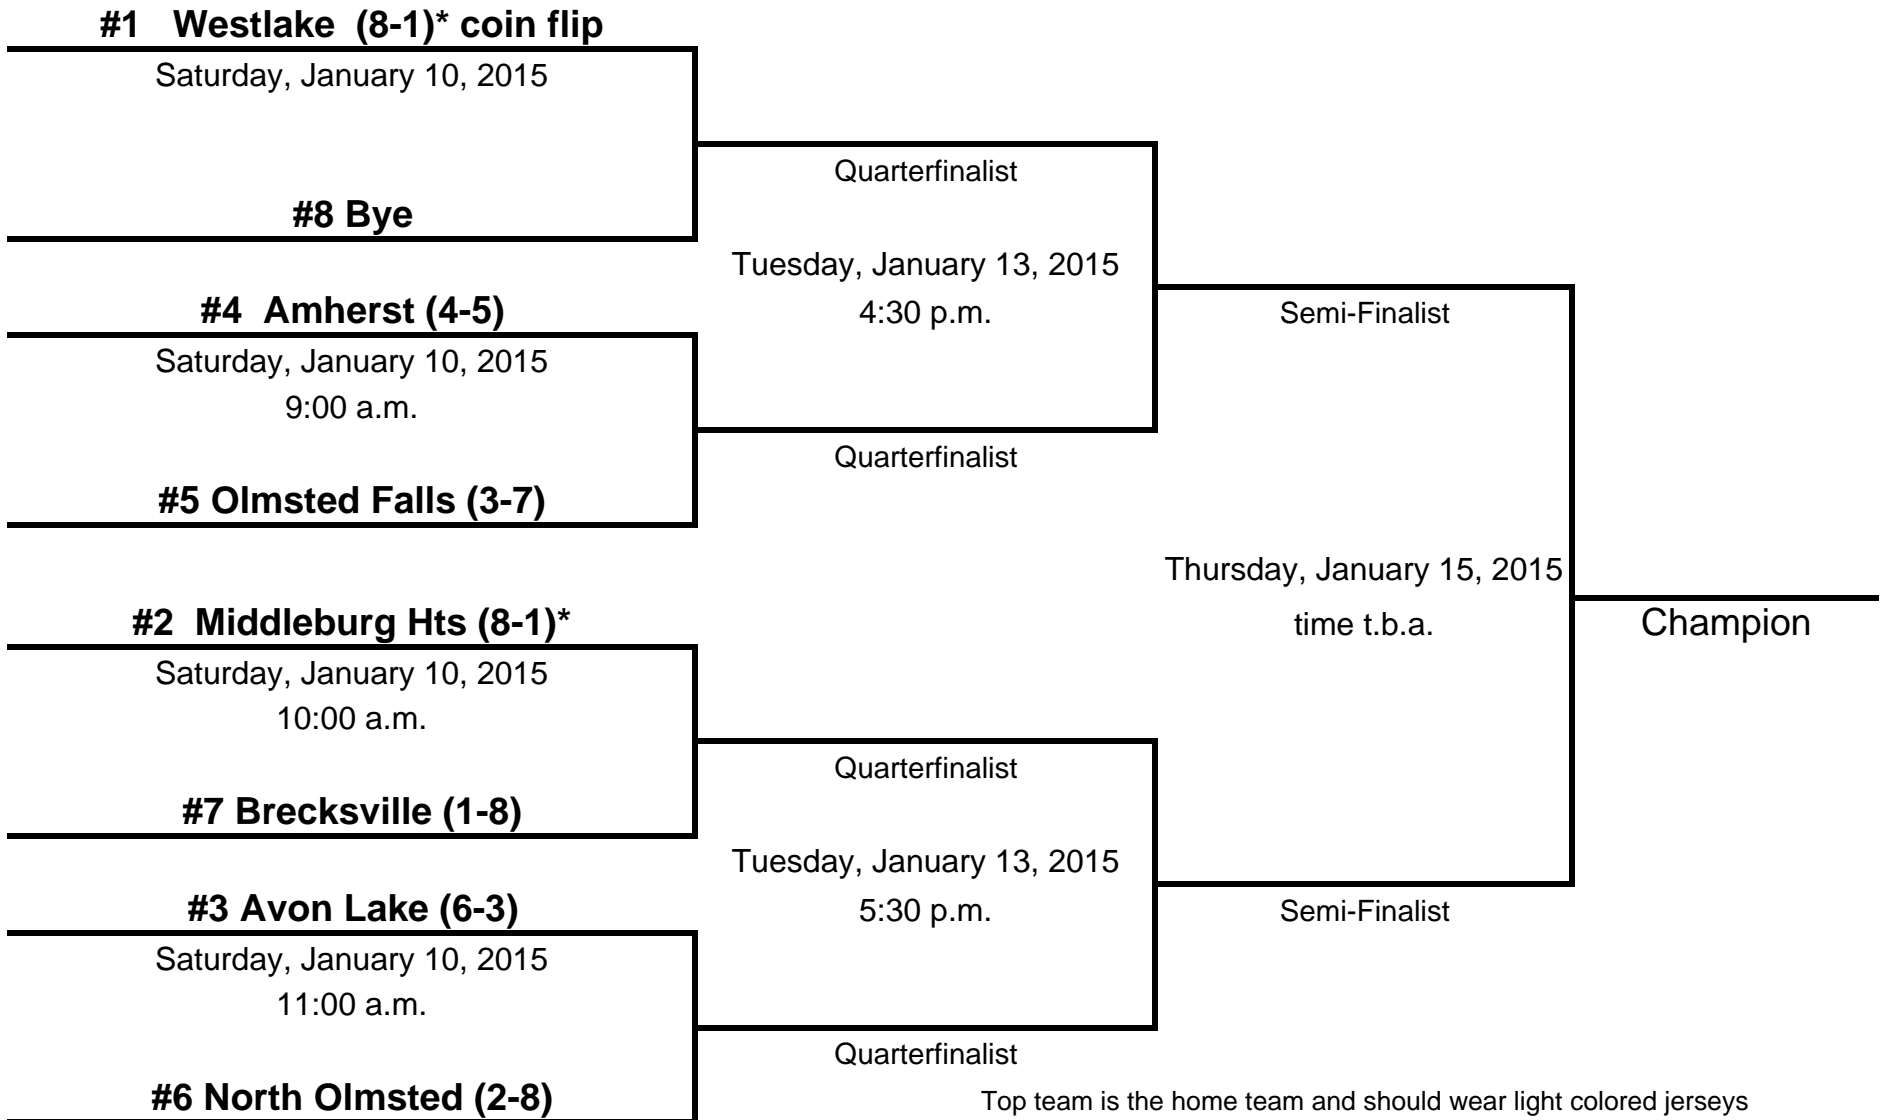

2015 8th Grade Girls SWC Basketball Tournament @ Middleburg Hts

Top team is the home team and should wear light colored jerseys  
 Game times are approximate. Next game will begin 15 minutes after completion of previous.

2015 7th Grade Girls SWC Basketball Tournament @ Westlake

Top team is the home team and should wear light colored jerseys  
 Game times are approximate. Next game will begin 15 minutes after completion of previous.