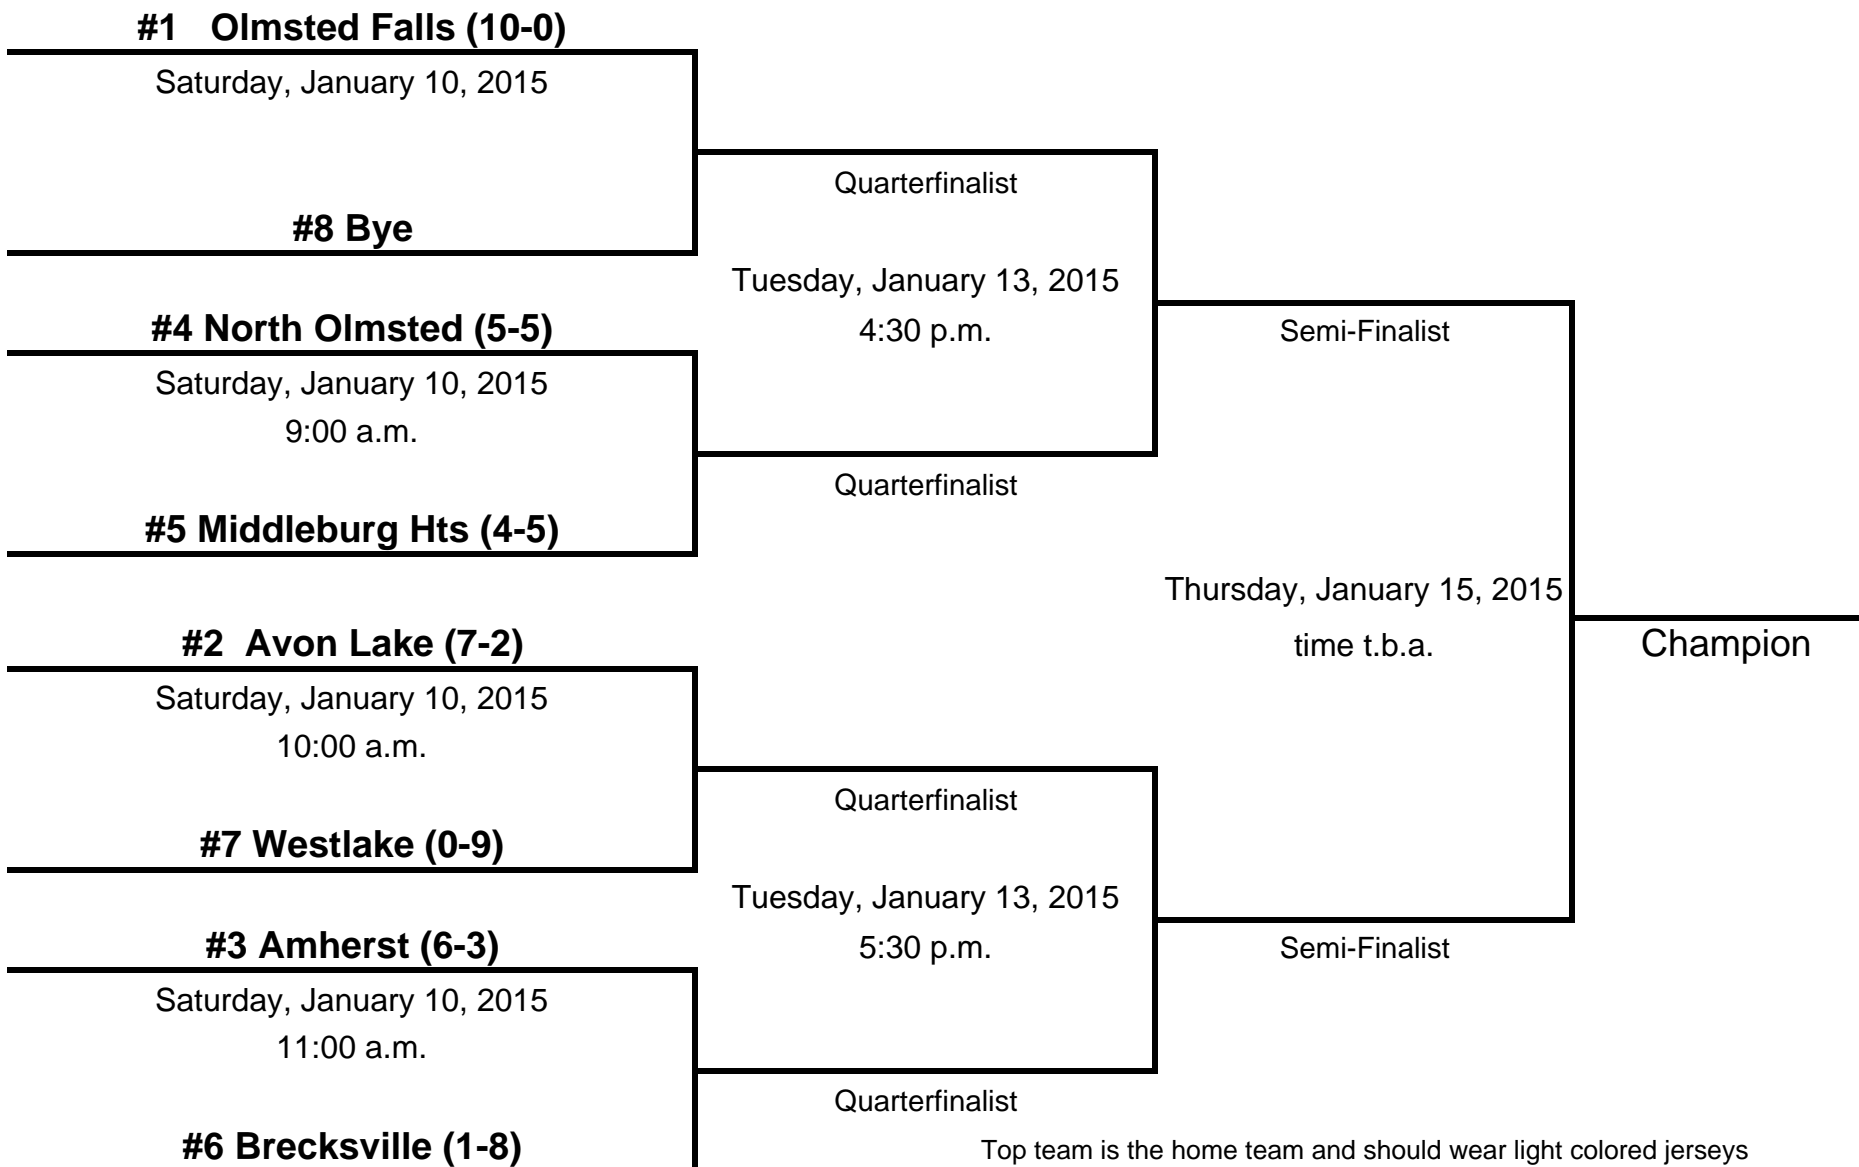

2015 8th Grade Girls SWC Basketball Tournament @ Middleburg Hts

Top team is the home team and should wear light colored jerseys  
 Game times are approximate. Next game will begin 15 minutes after completion of previous.

2015 7th Grade Girls SWC Basketball Tournament @ Westlake

Top team is the home team and should wear light colored jerseys  
 Game times are approximate. Next game will begin 15 minutes after completion of previous.